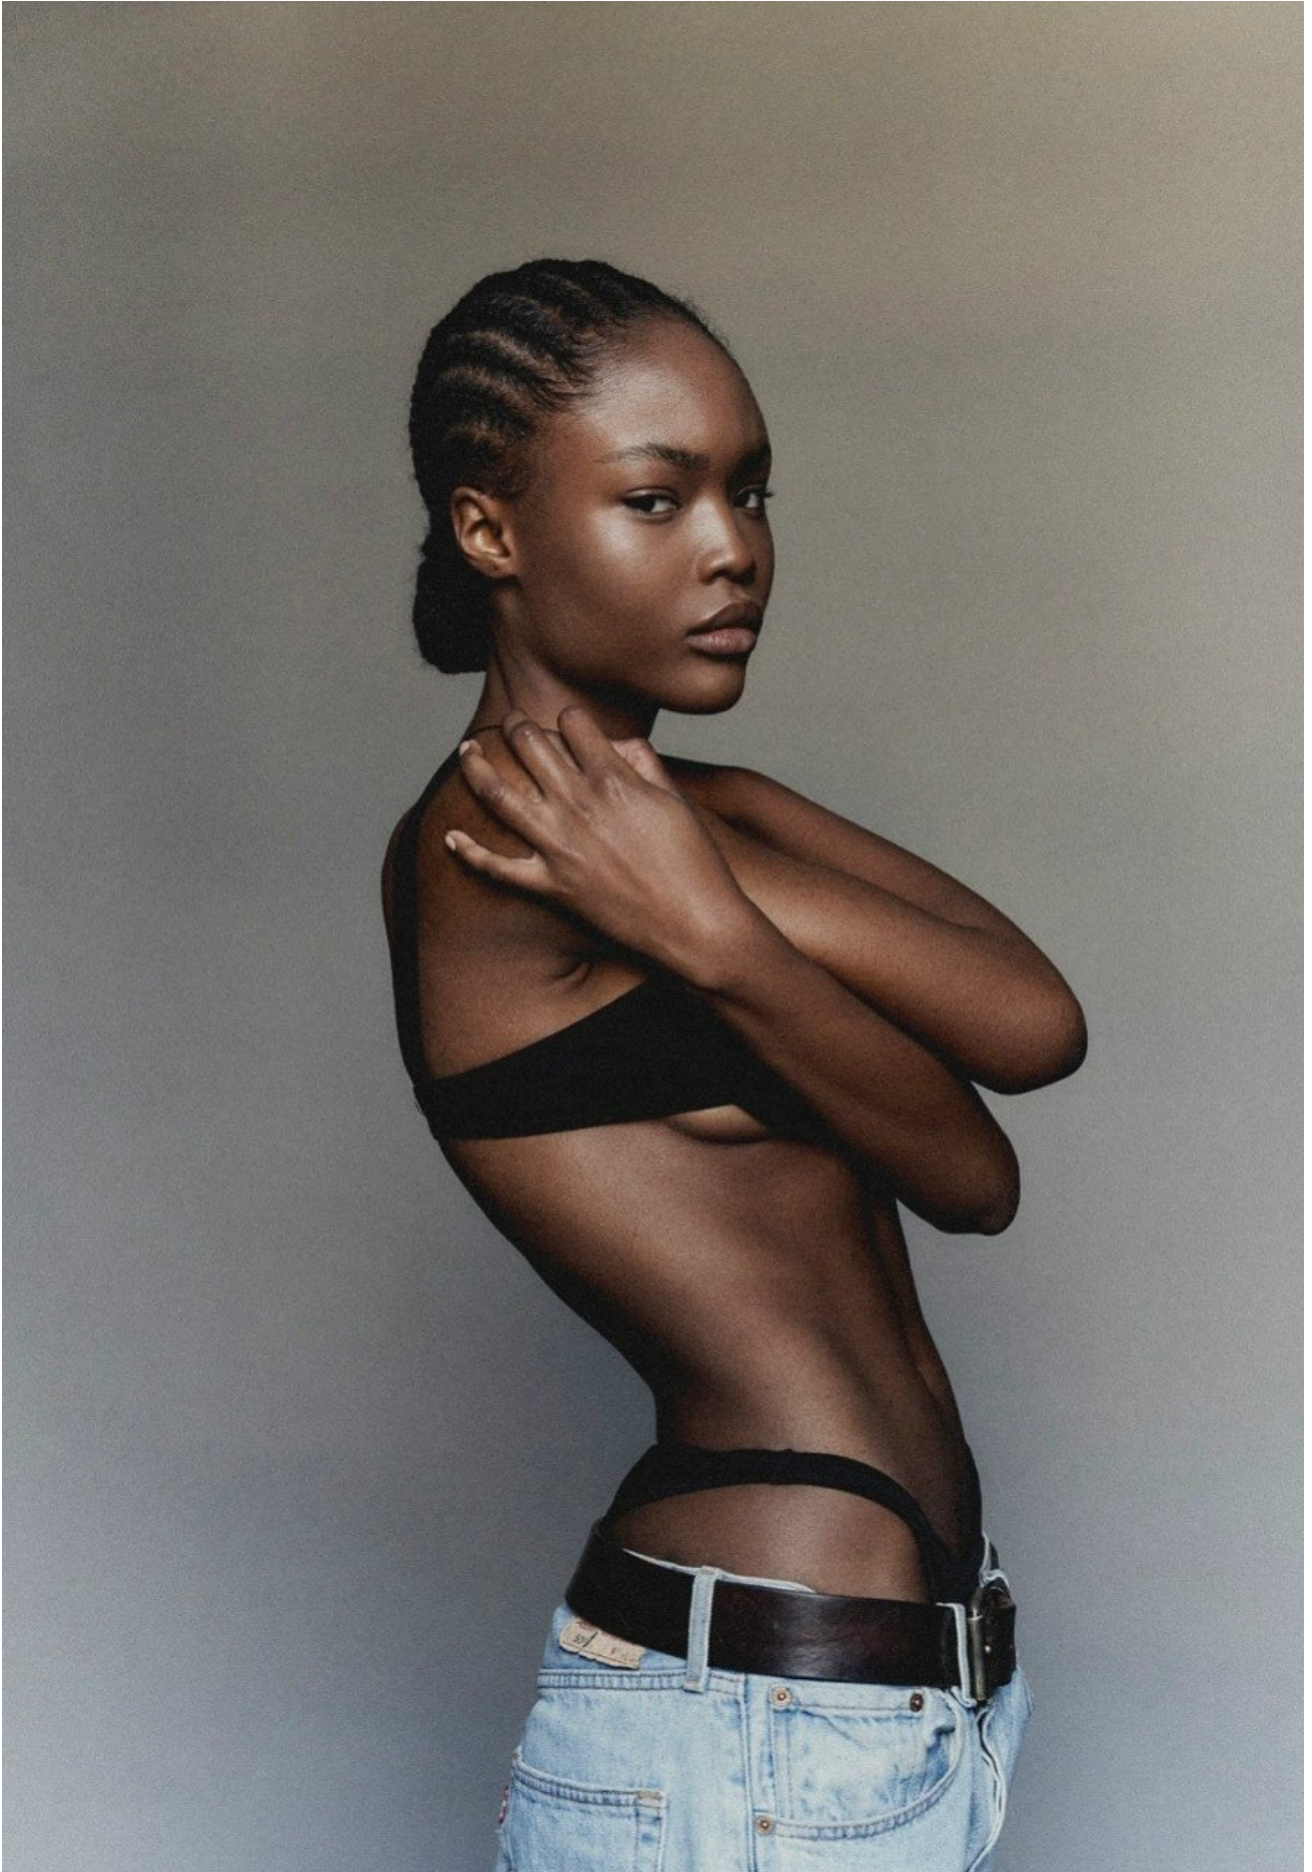

ROO SAINTINE

HEIGHT 179 | BUST 81 | WAIST 62 | HIPS 91 | HAIR DARK BROWN | EYES BROWN | SHOES 40 1/2

kult
L O N D O N

ROO SAINTINE

HEIGHT 179 | BUST 81 | WAIST 62 | HIPS 91 | HAIR DARK BROWN | EYES BROWN | SHOES 40 1/2

kult
LONDON

ROO SAINTINE

HEIGHT 179 | BUST 81 | WAIST 62 | HIPS 91 | HAIR DARK BROWN | EYES BROWN | SHOES 40 1/2

kult
L O N D O N

ROO SAINTINE

HEIGHT 179 | BUST 81 | WAIST 62 | HIPS 91 | HAIR DARK BROWN | EYES BROWN | SHOES 40 1/2