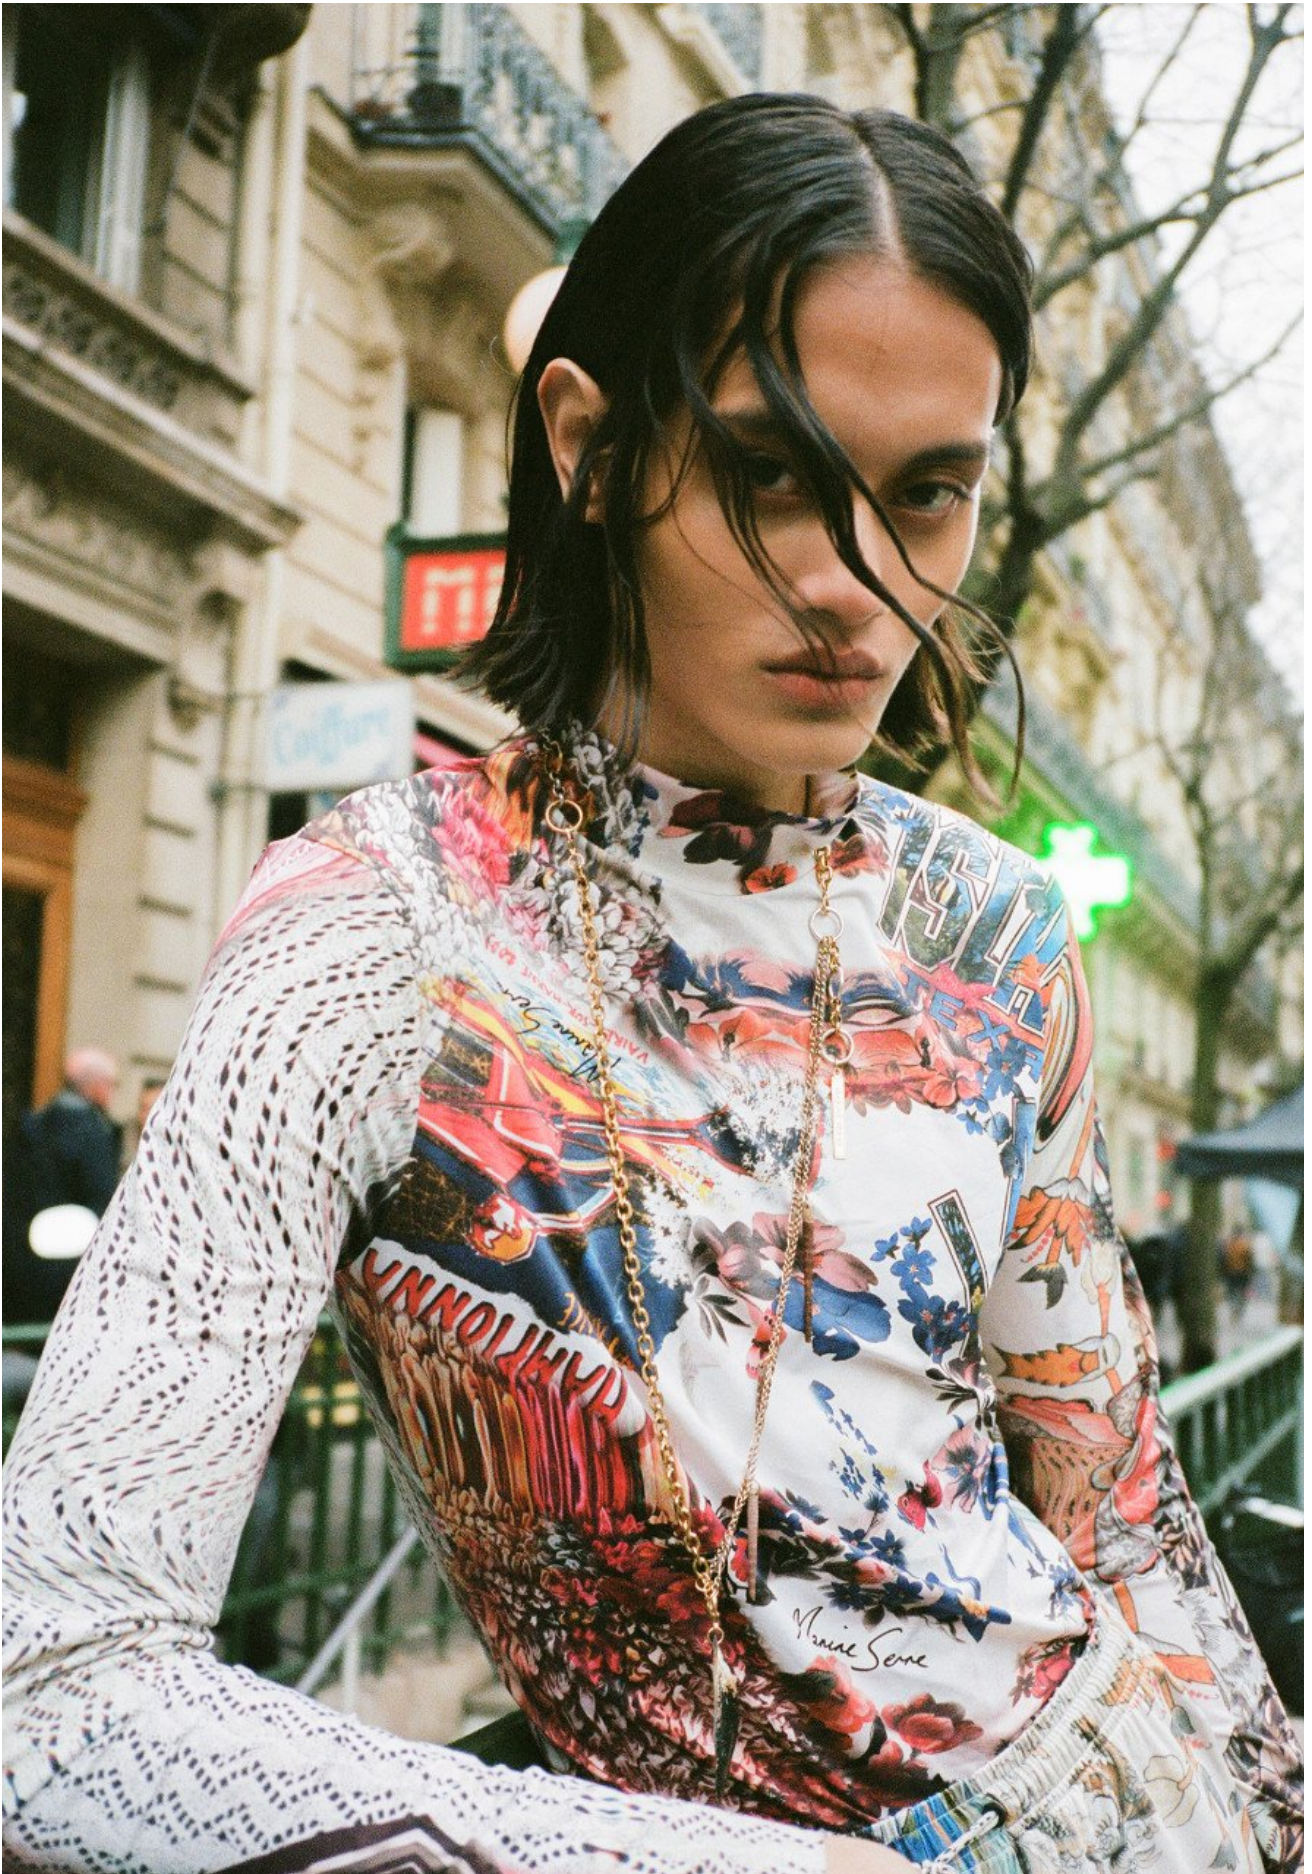

kult
LONDON

RIZAL RAMA

HEIGHT 188 | CHEST 85 | WAIST 64 | HIPS 90 | HAIR BLACK | EYES BROWN | SHOES 44

kult
LONDON

RIZAL RAMA

HEIGHT 188 | CHEST 85 | WAIST 64 | HIPS 90 | HAIR BLACK | EYES BROWN | SHOES 44