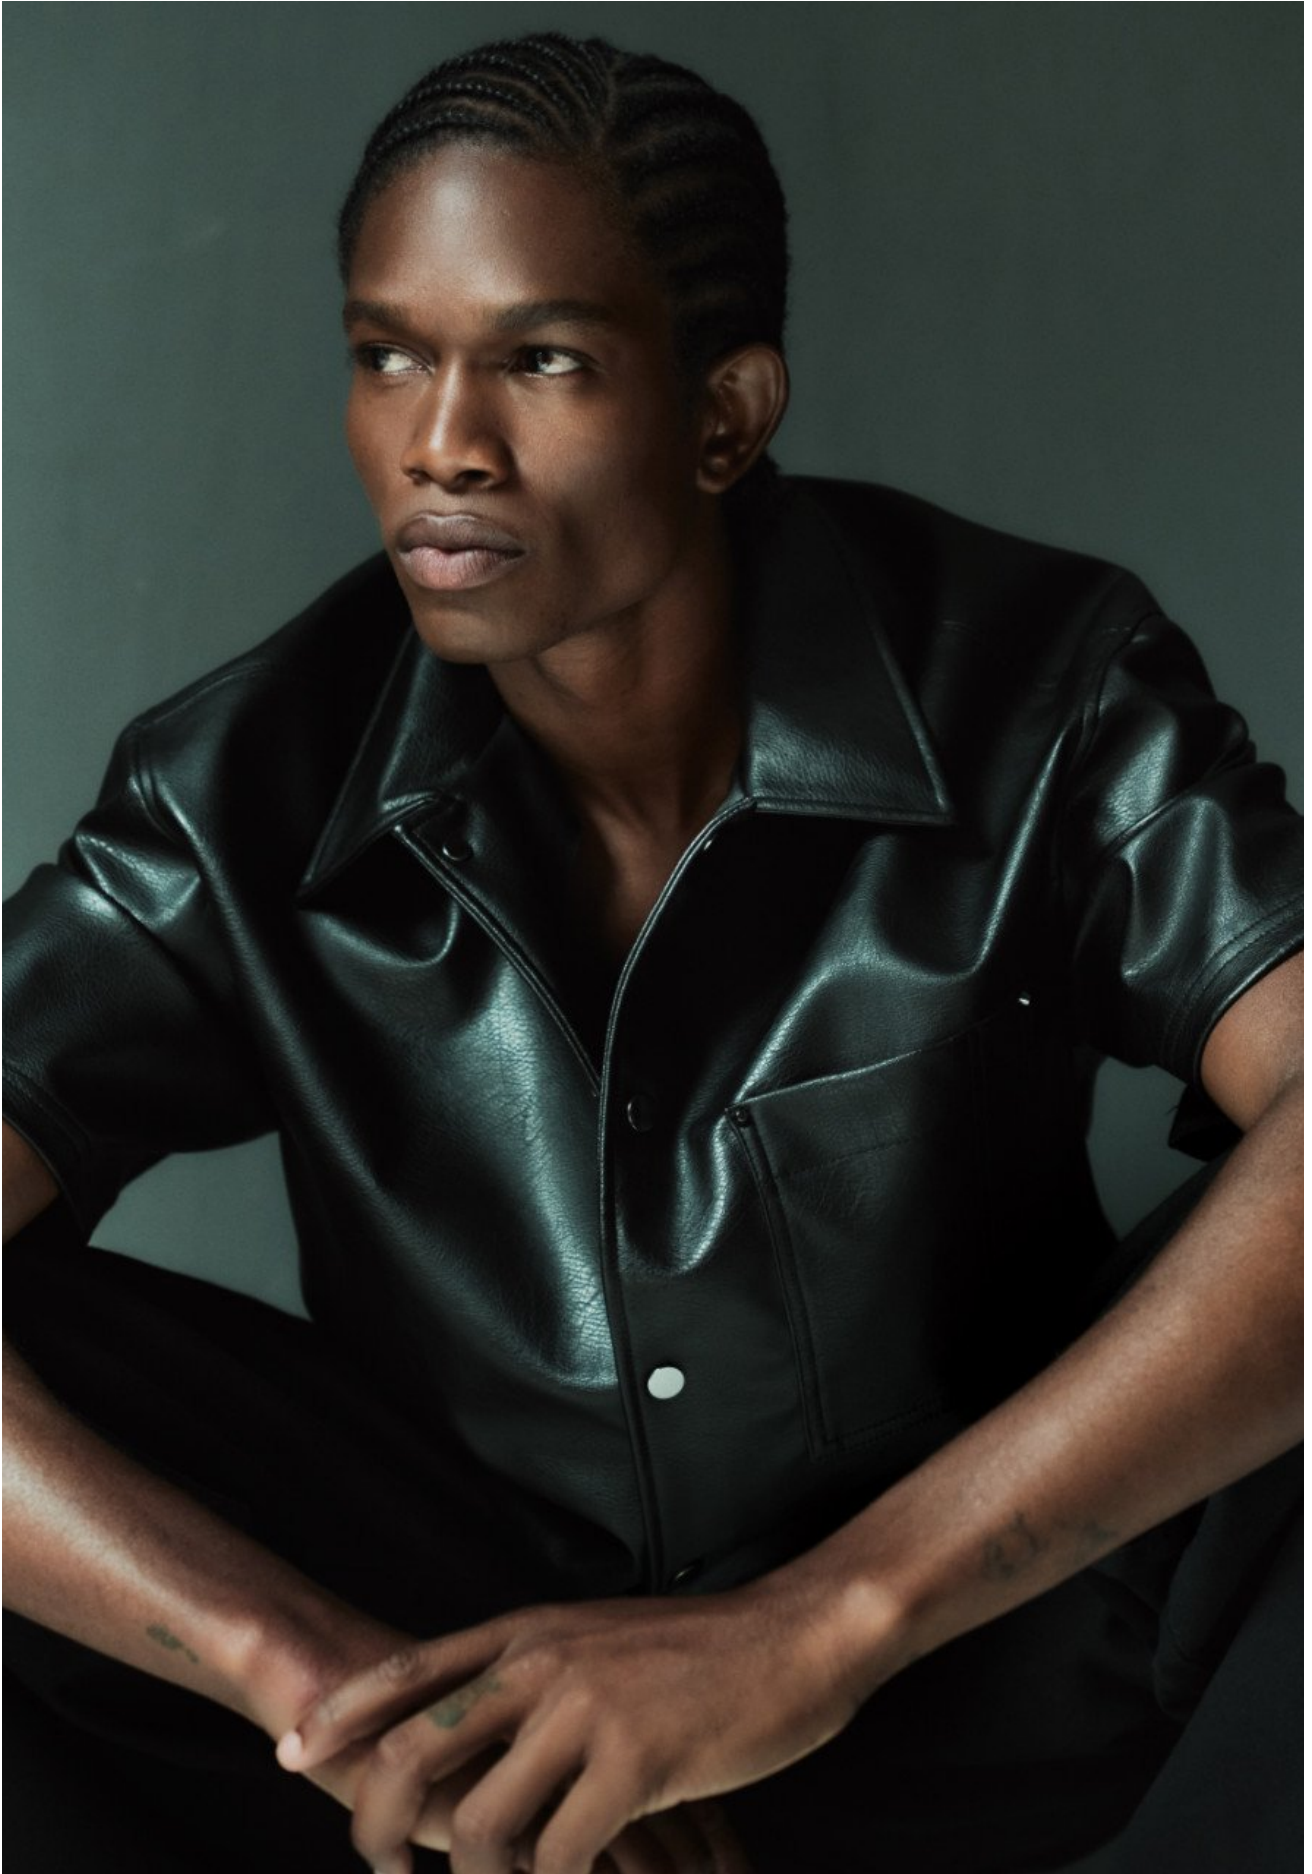

MARCELO LIMA

HEIGHT 187 | CHEST 91 | WAIST 71 | HAIR BLACK | EYES BROWN | SHOES 43

kult
L O N D O N

MARCELO LIMA

HEIGHT 187 | CHEST 91 | WAIST 71 | HAIR BLACK | EYES BROWN | SHOES 43

kult
LONDON

MARCELO LIMA