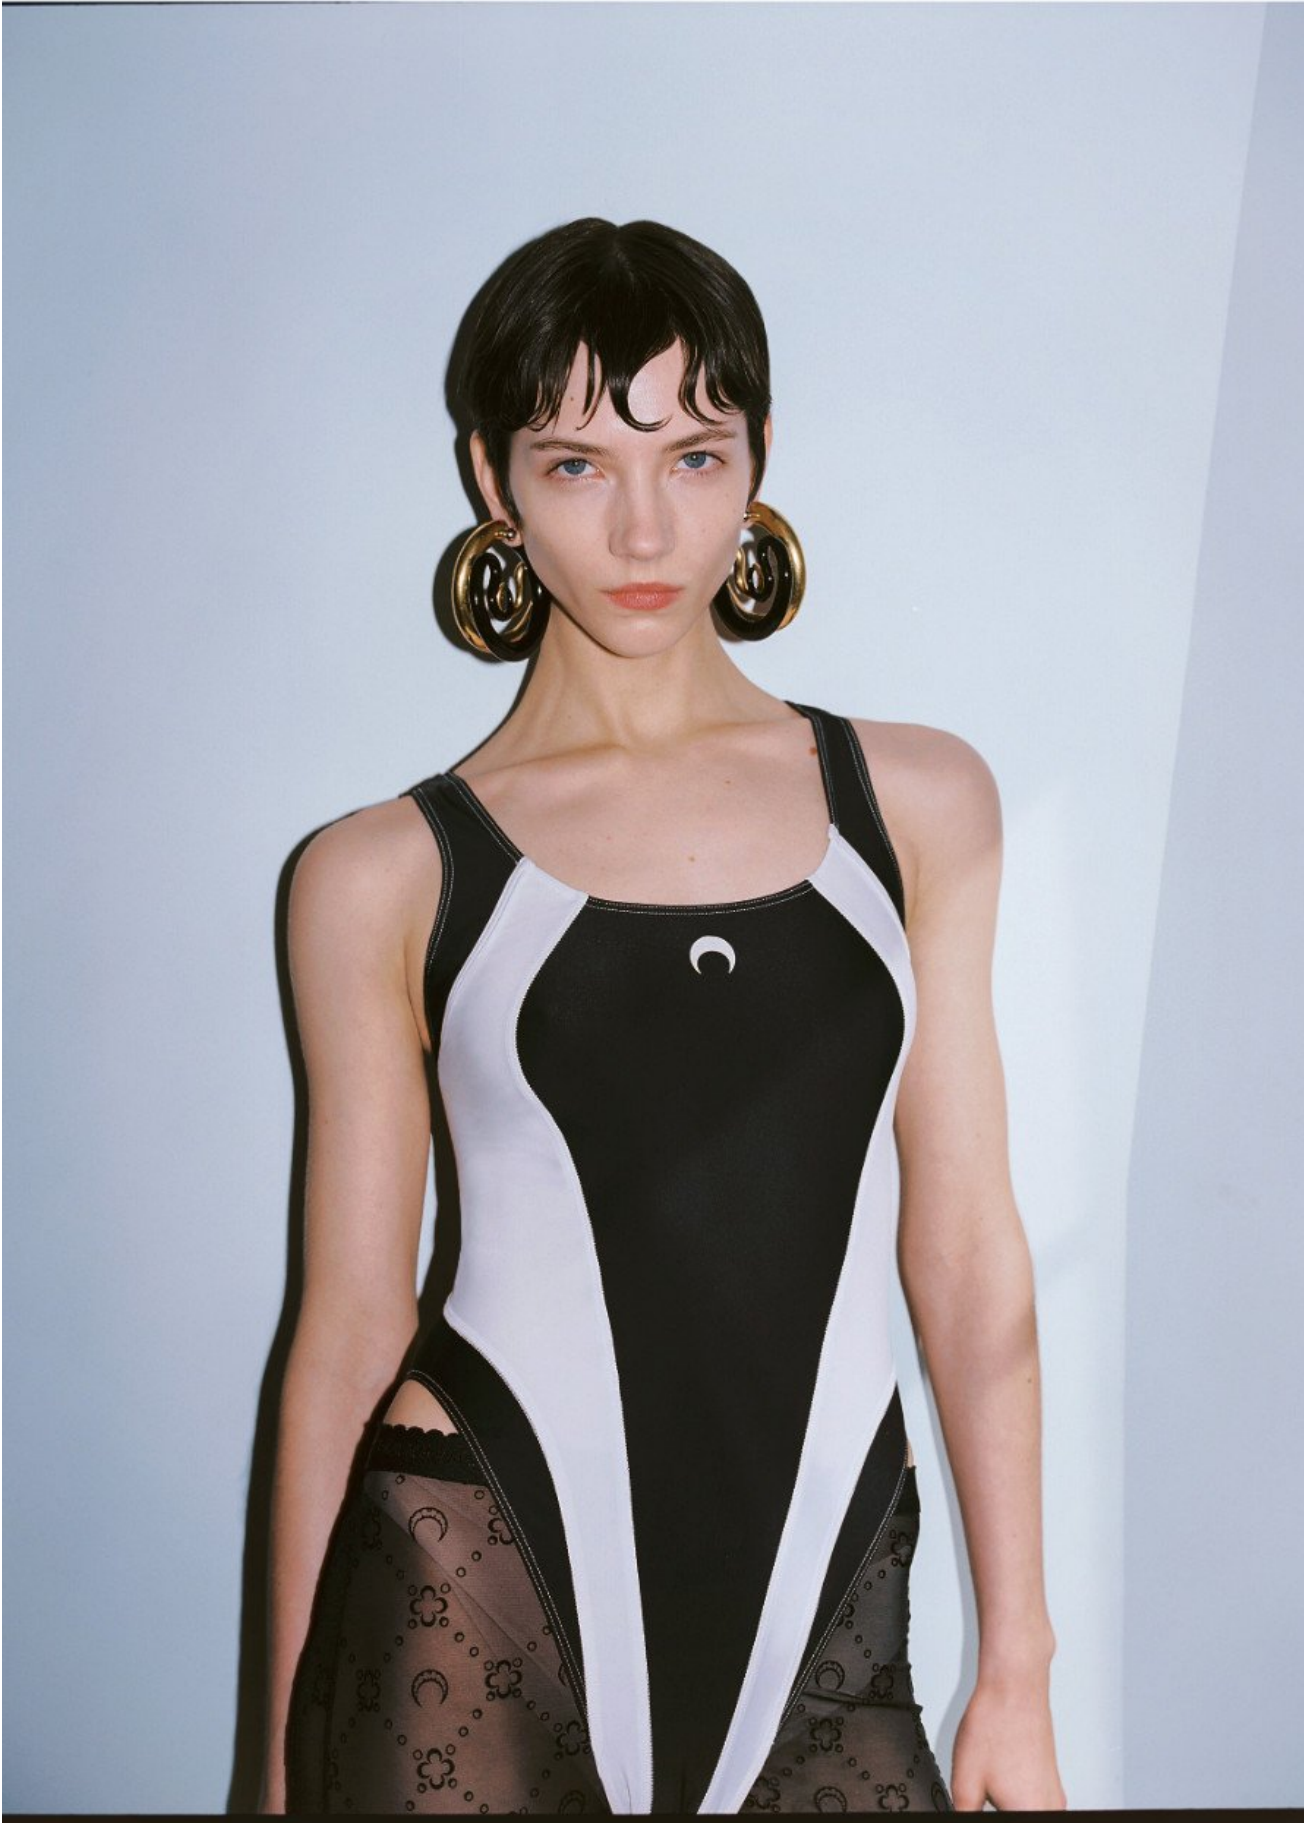

KATRINA LIKSNITE

HEIGHT 179 | BUST 81 | WAIST 61 | HIPS 89 | HAIR BROWN | EYES BLUE | SHOES 40 1/2

kult
L O N D O N