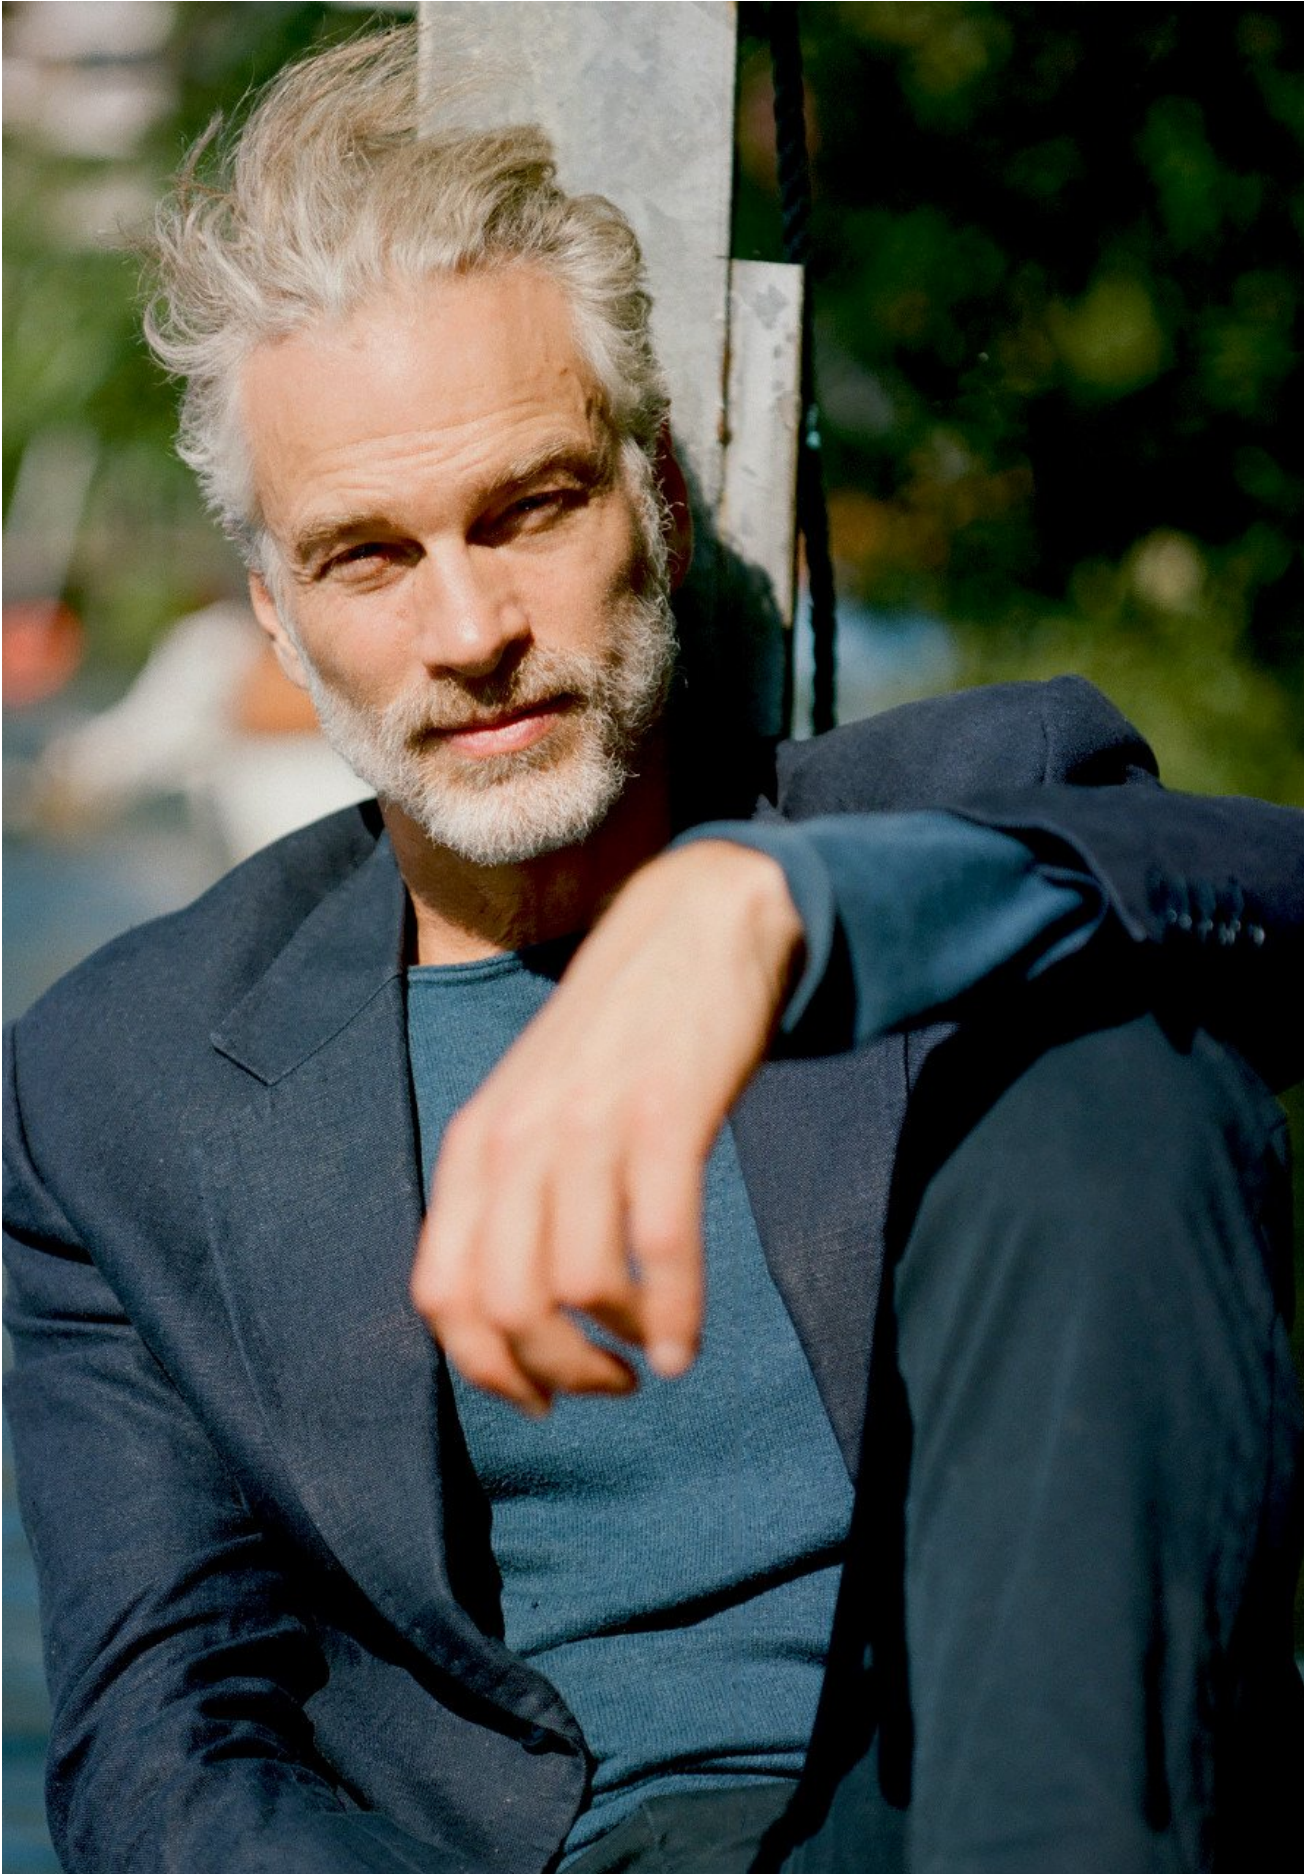

HUGO WODDIS

HEIGHT 186 | CHEST 102 | WAIST 81 | HIPS 81 | HAIR GREY | EYES BLUE | SHOES 43 1/2

kult
LONDON

HUGO WODDIS

HEIGHT 186 | CHEST 102 | WAIST 81 | HIPS 81 | HAIR GREY | EYES BLUE | SHOES 43 1/2

kult
L O N D O N