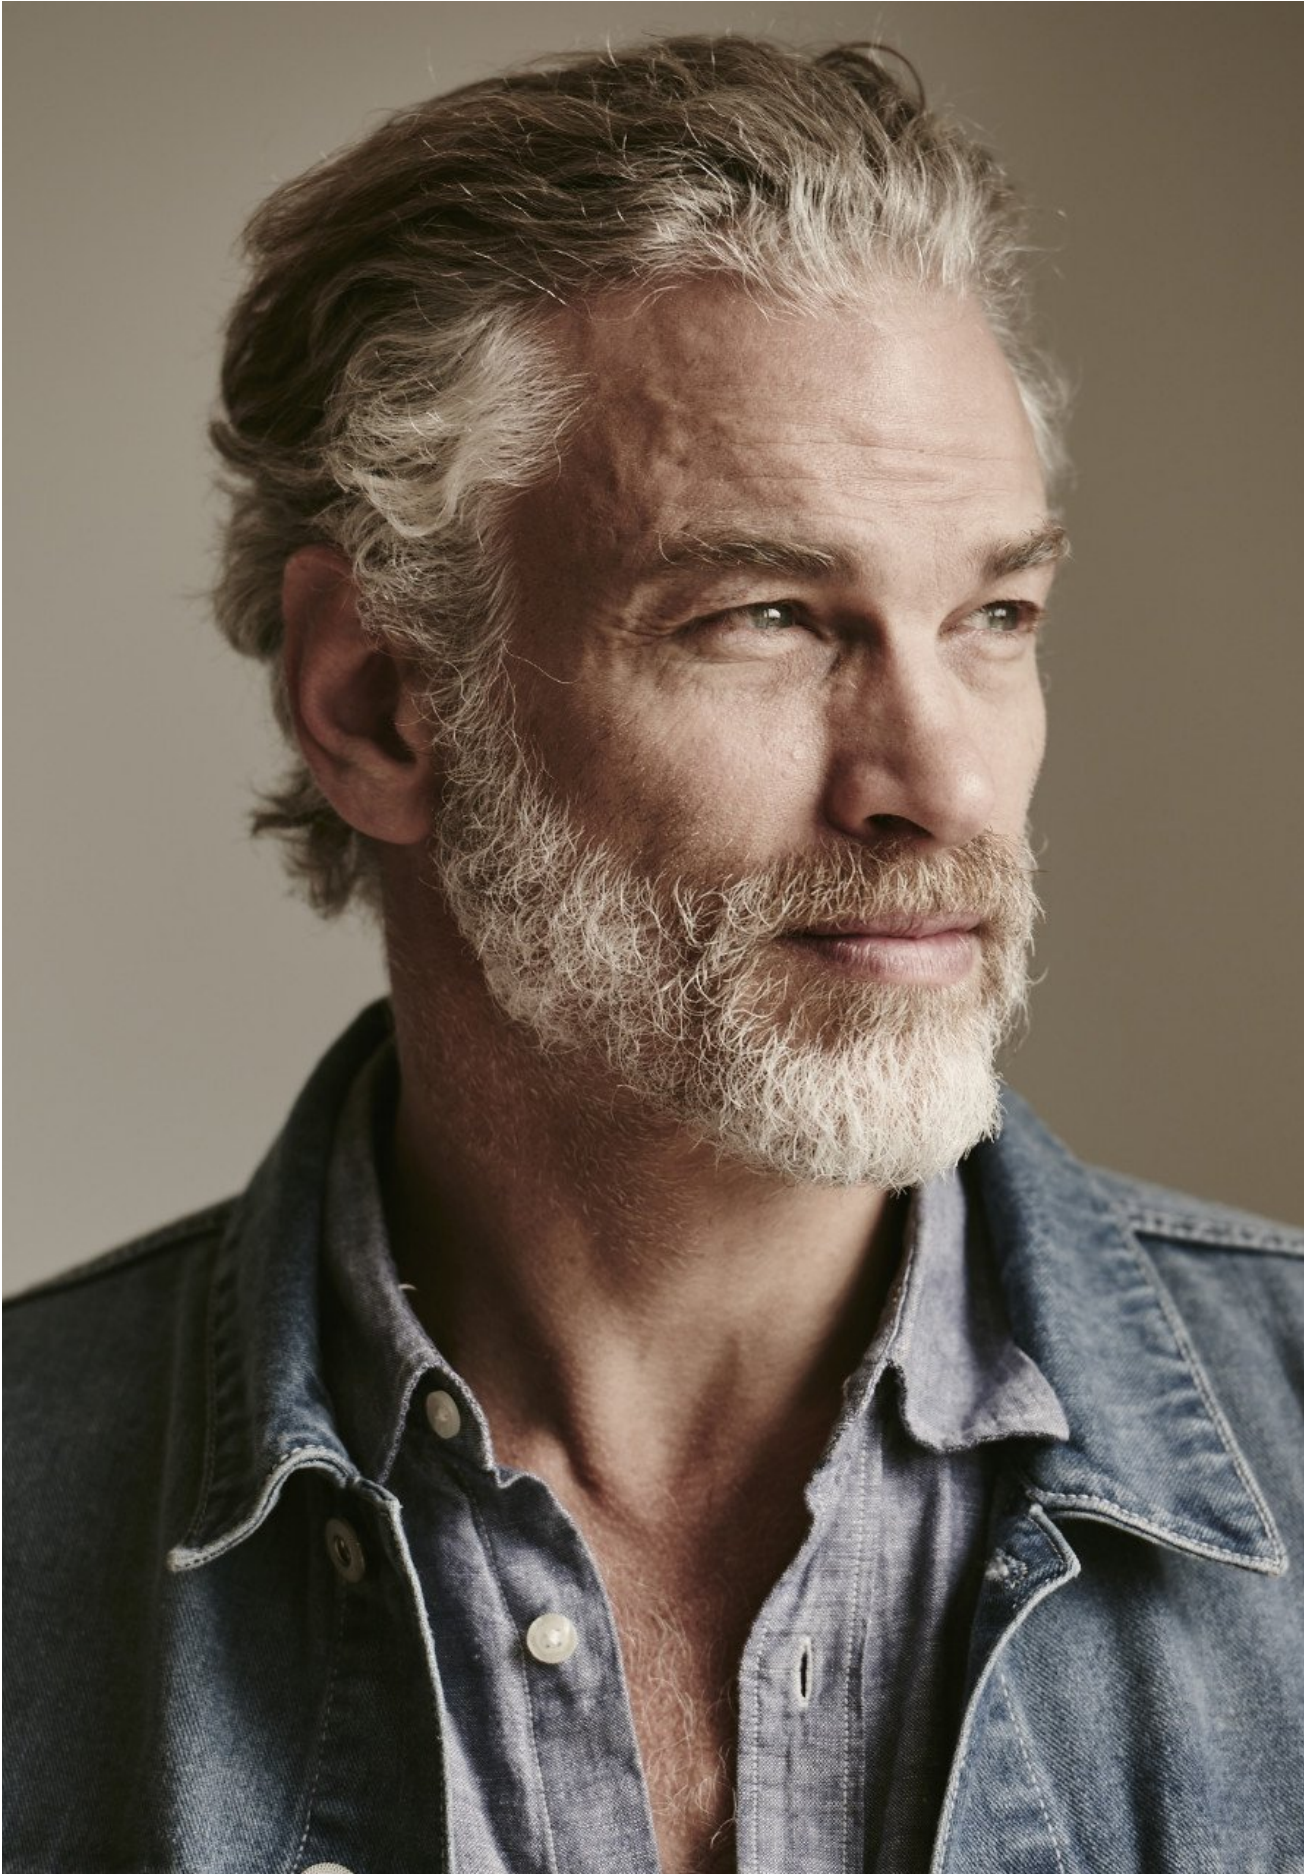

HUGO WODDIS

HEIGHT 186 | CHEST 102 | WAIST 81 | HIPS 81 | HAIR GREY | EYES BLUE | SHOES 43 1/2

kult
L O N D O N