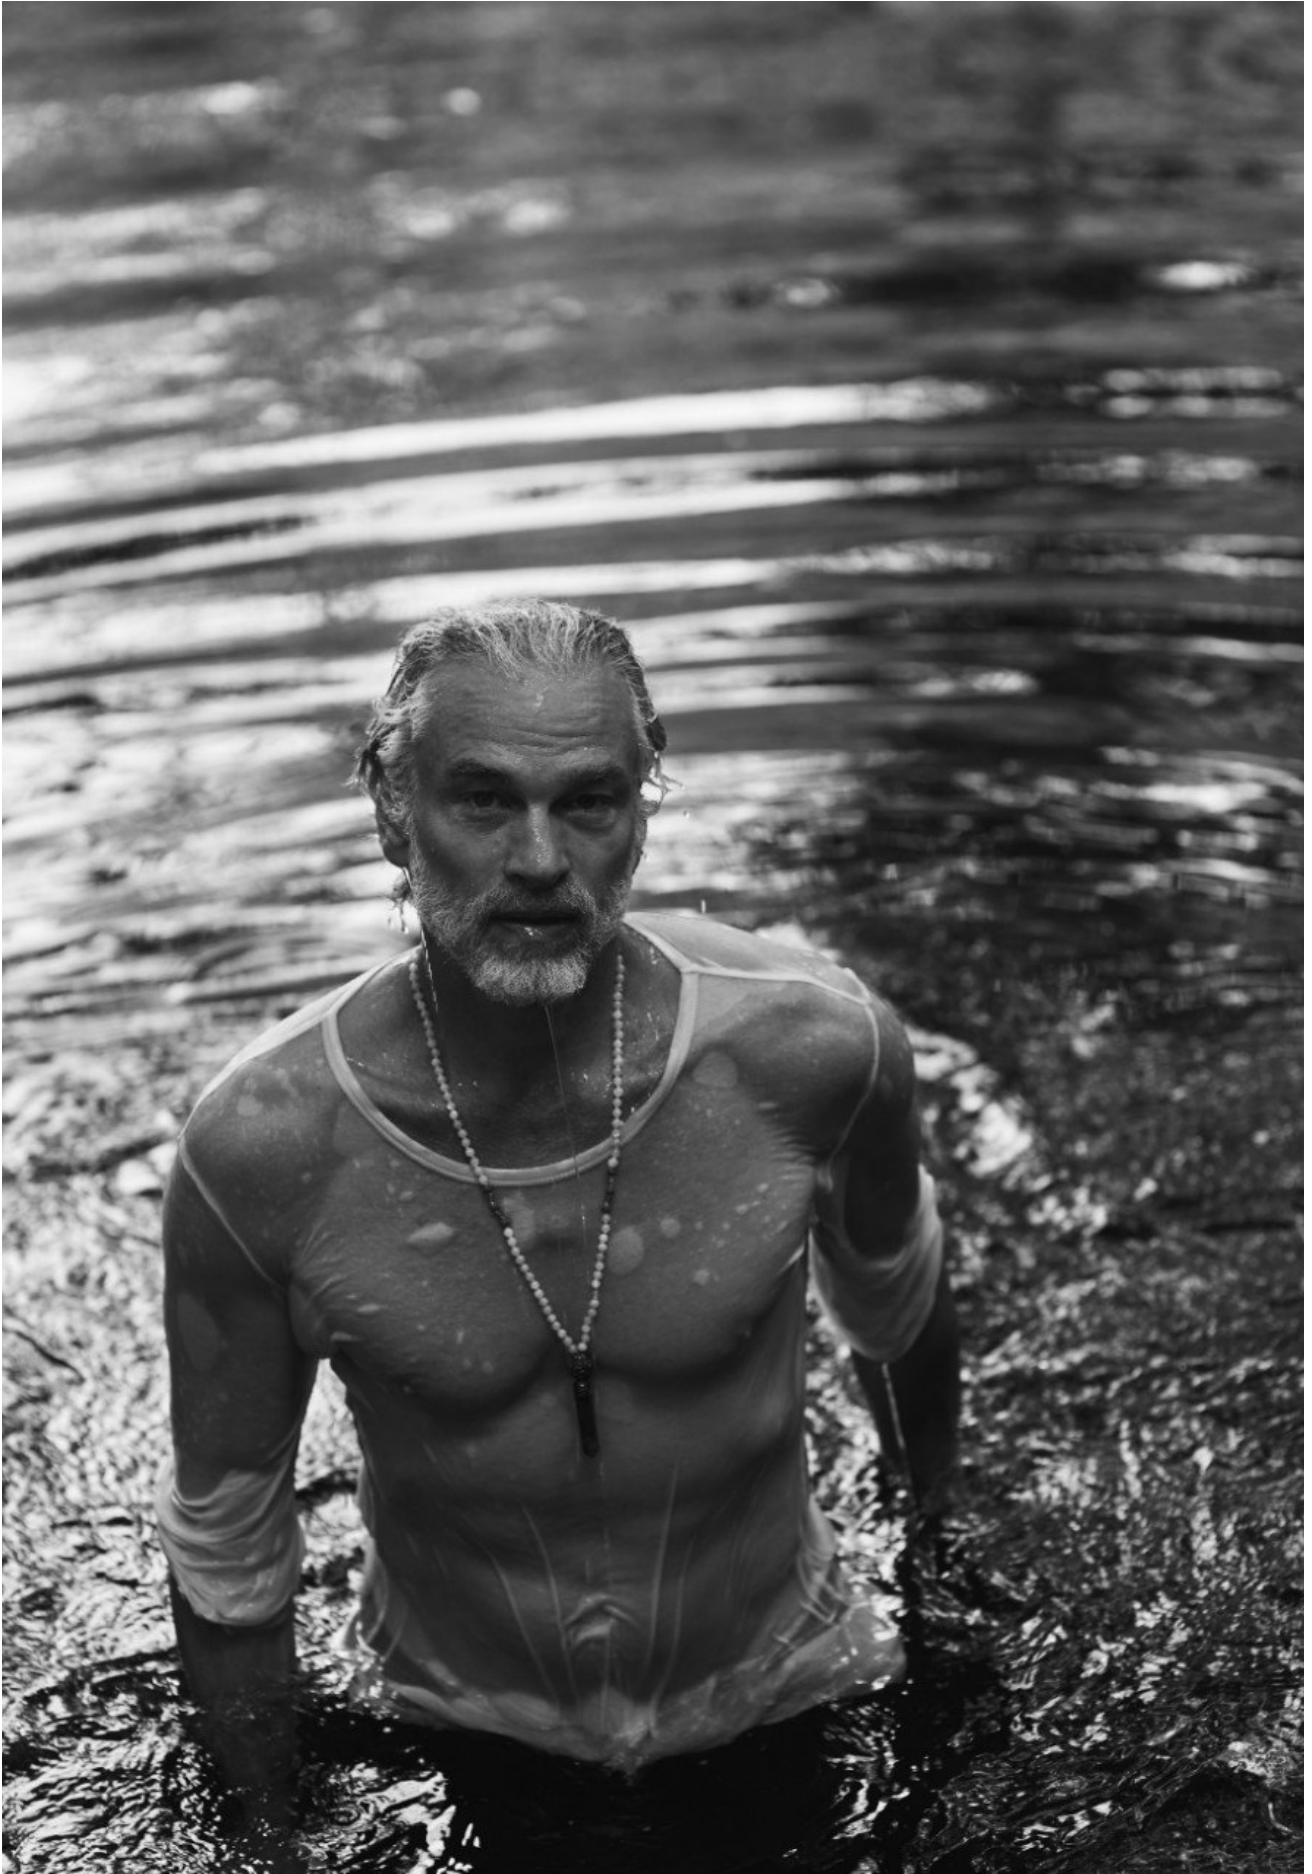

HUGO WODDIS

HEIGHT 186 | CHEST 102 | WAIST 81 | HIPS 81 | HAIR GREY | EYES BLUE | SHOES 43 1/2

kult
L O N D O N