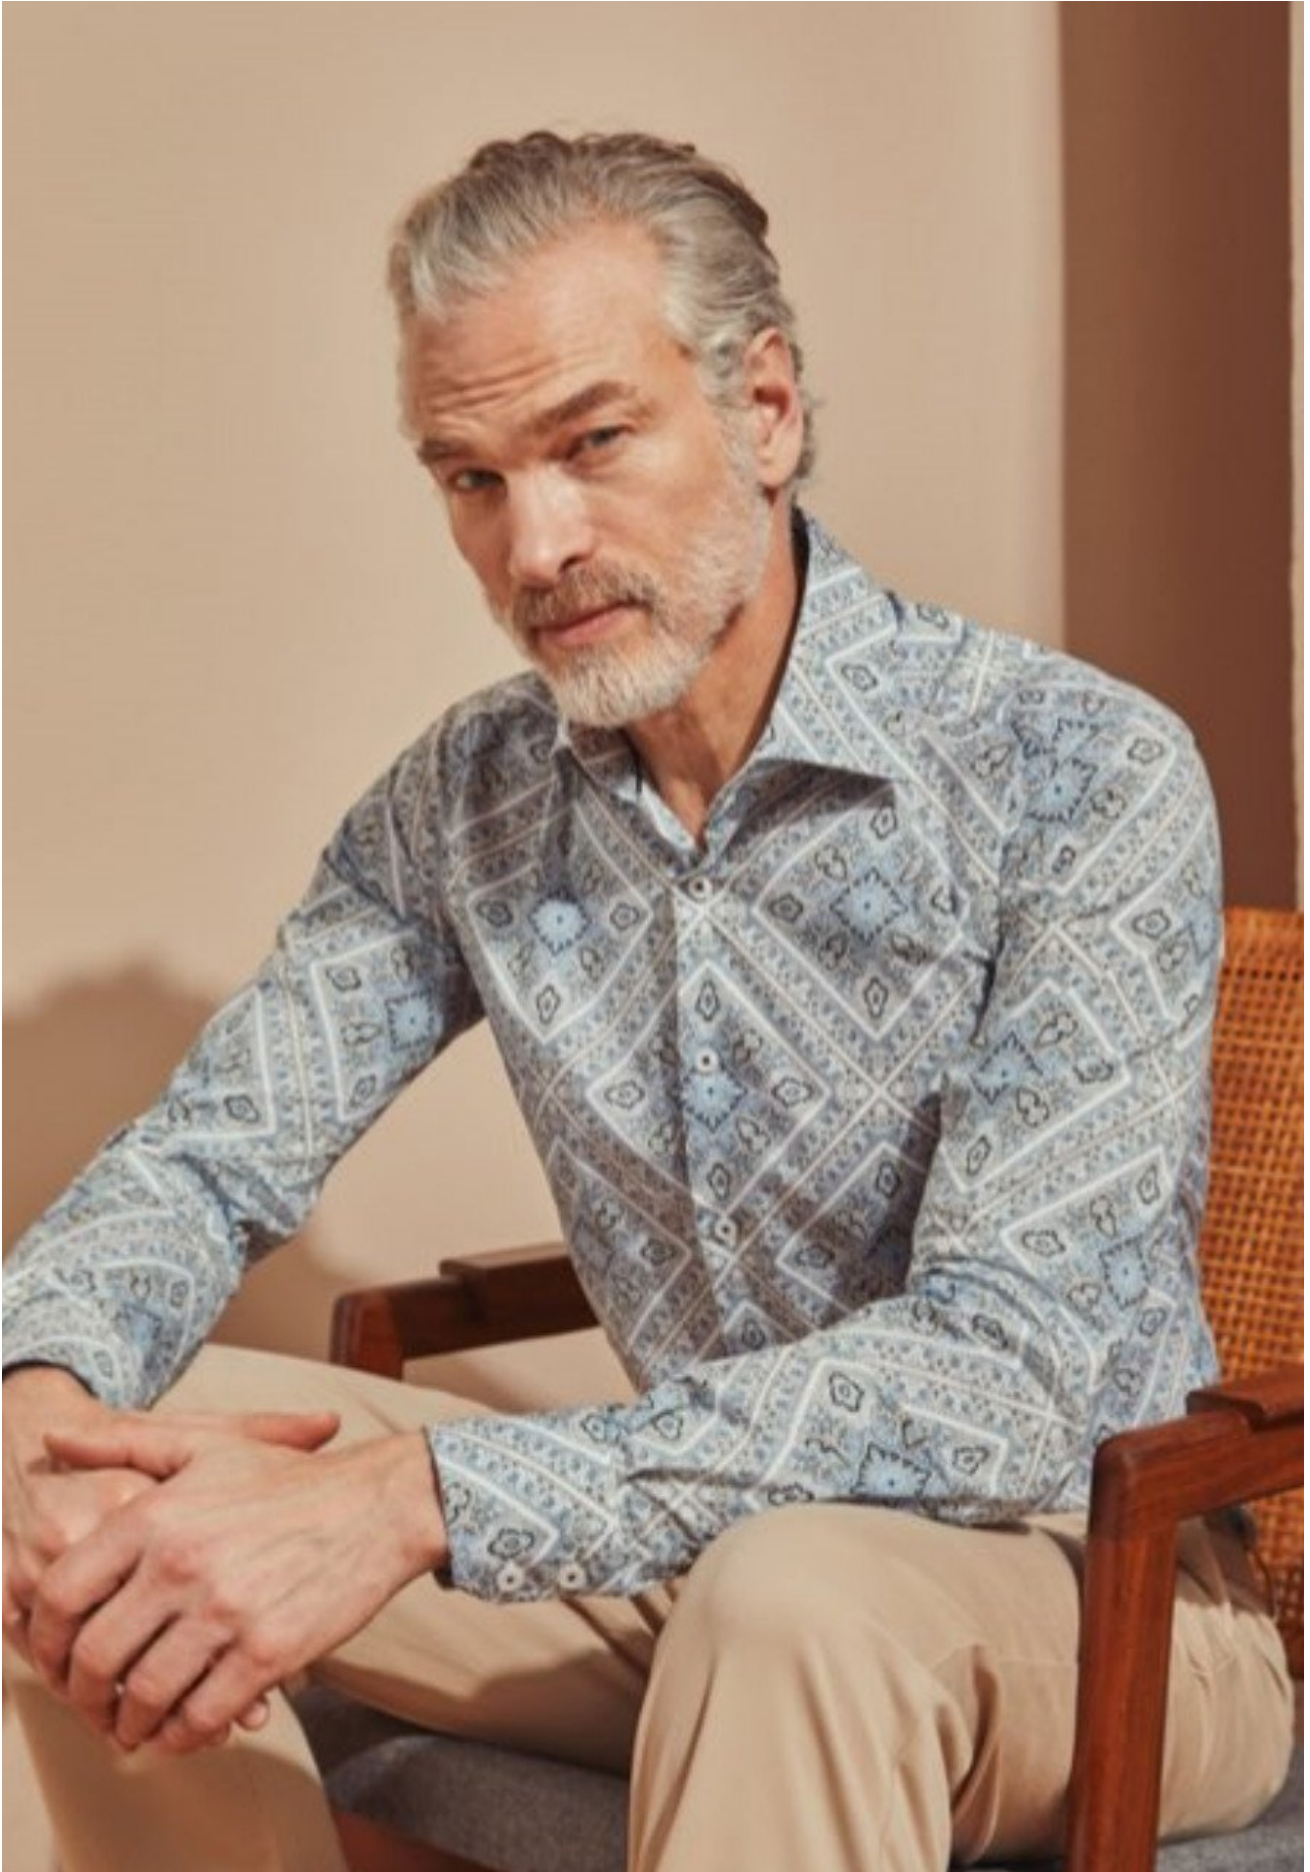

HUGO WODDIS

HEIGHT 186 | CHEST 102 | WAIST 81 | HIPS 81 | HAIR GREY | EYES BLUE | SHOES 43 1/2

kult
L O N D O N