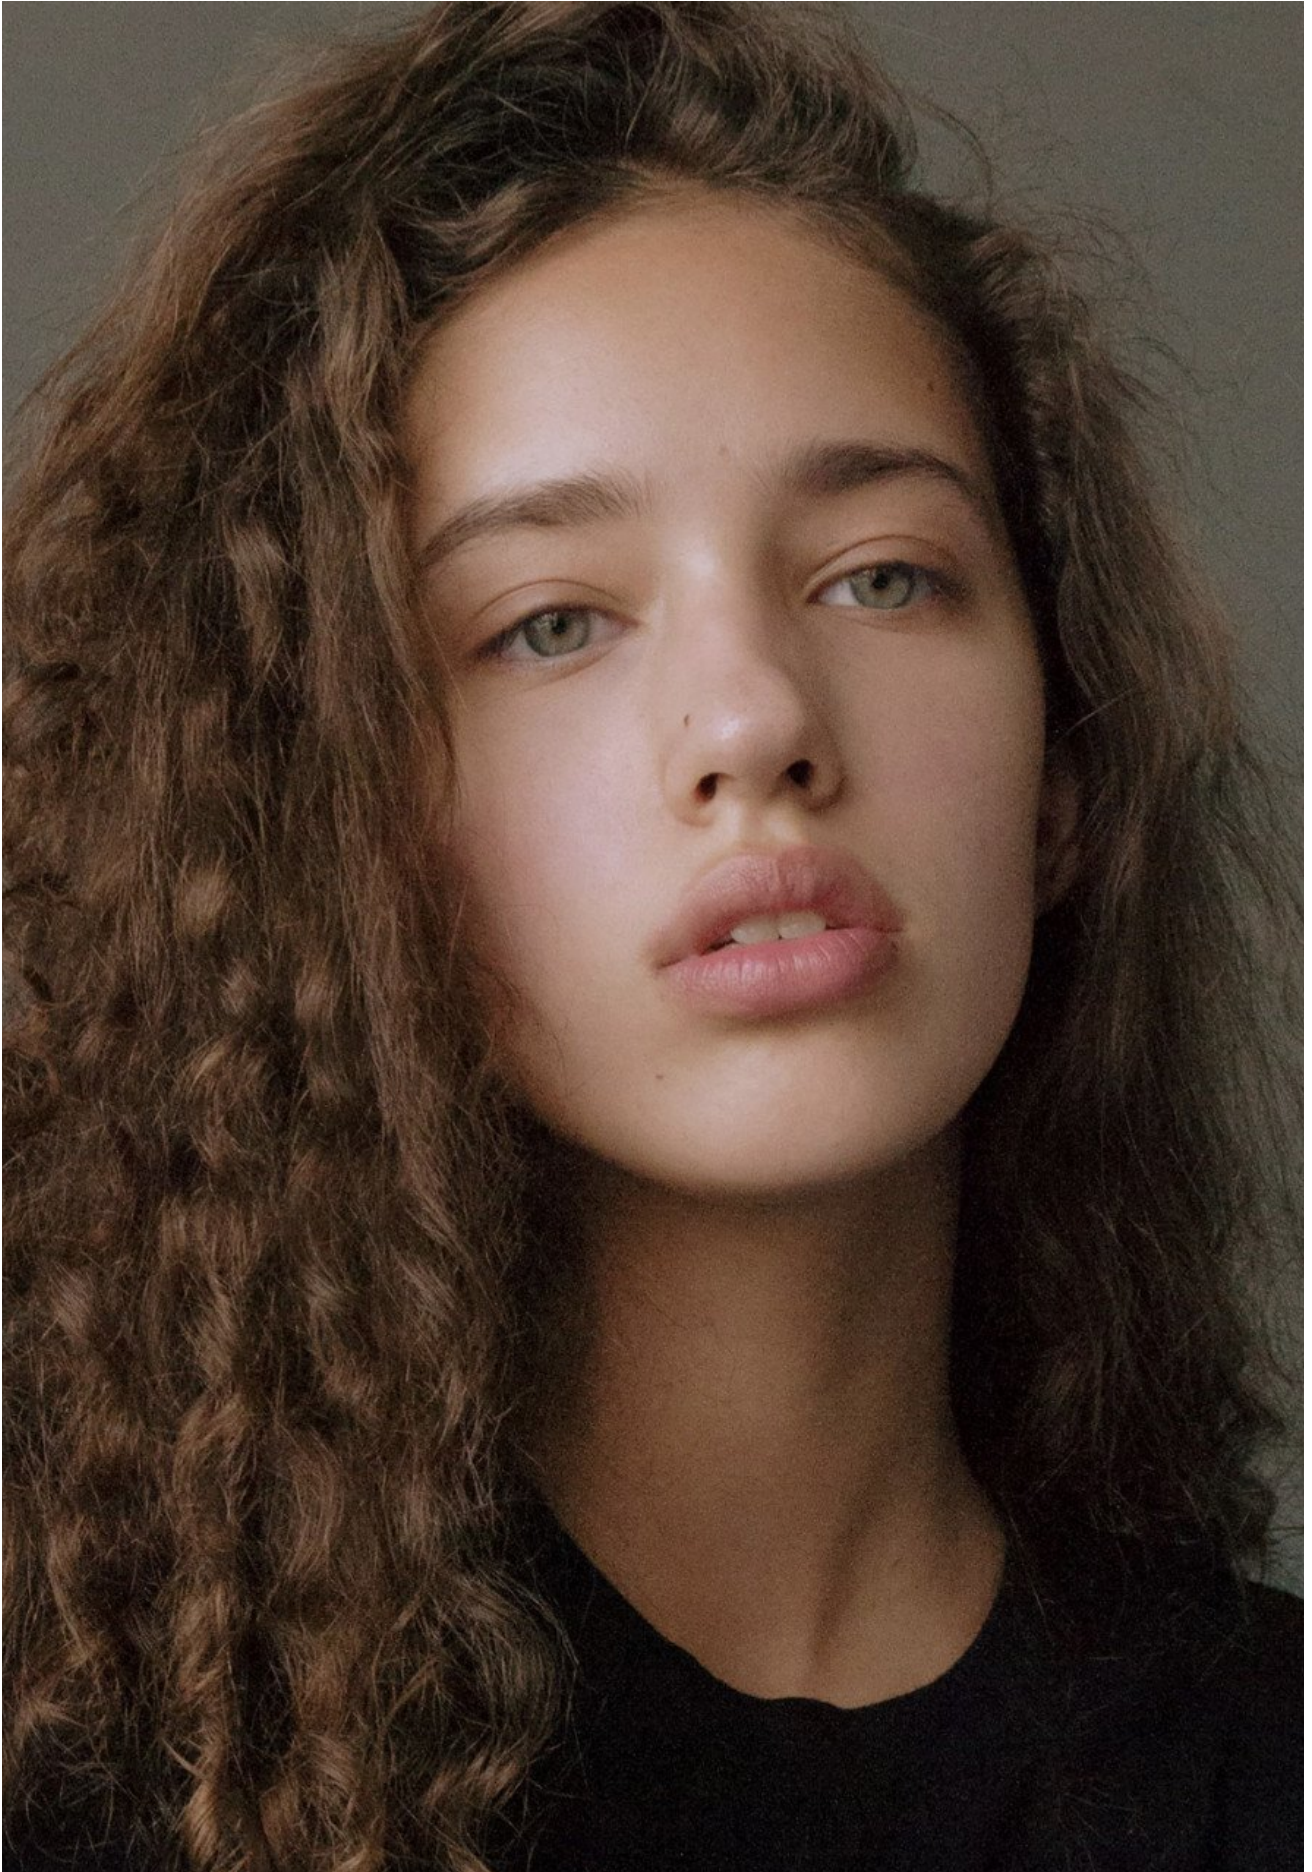

# HALYNA ROHOZHKINA

HEIGHT 176 | BUST 84 | WAIST 62 | HIPS 93 | HAIR BROWN | EYES GREEN | SHOES 40 | DRESS 36

kult  
L O N D O N

# HALYNA ROHOZHKINA

HEIGHT 176 | BUST 84 | WAIST 62 | HIPS 93 | HAIR BROWN | EYES GREEN | SHOES 40 | DRESS 36

kult  
LONDON