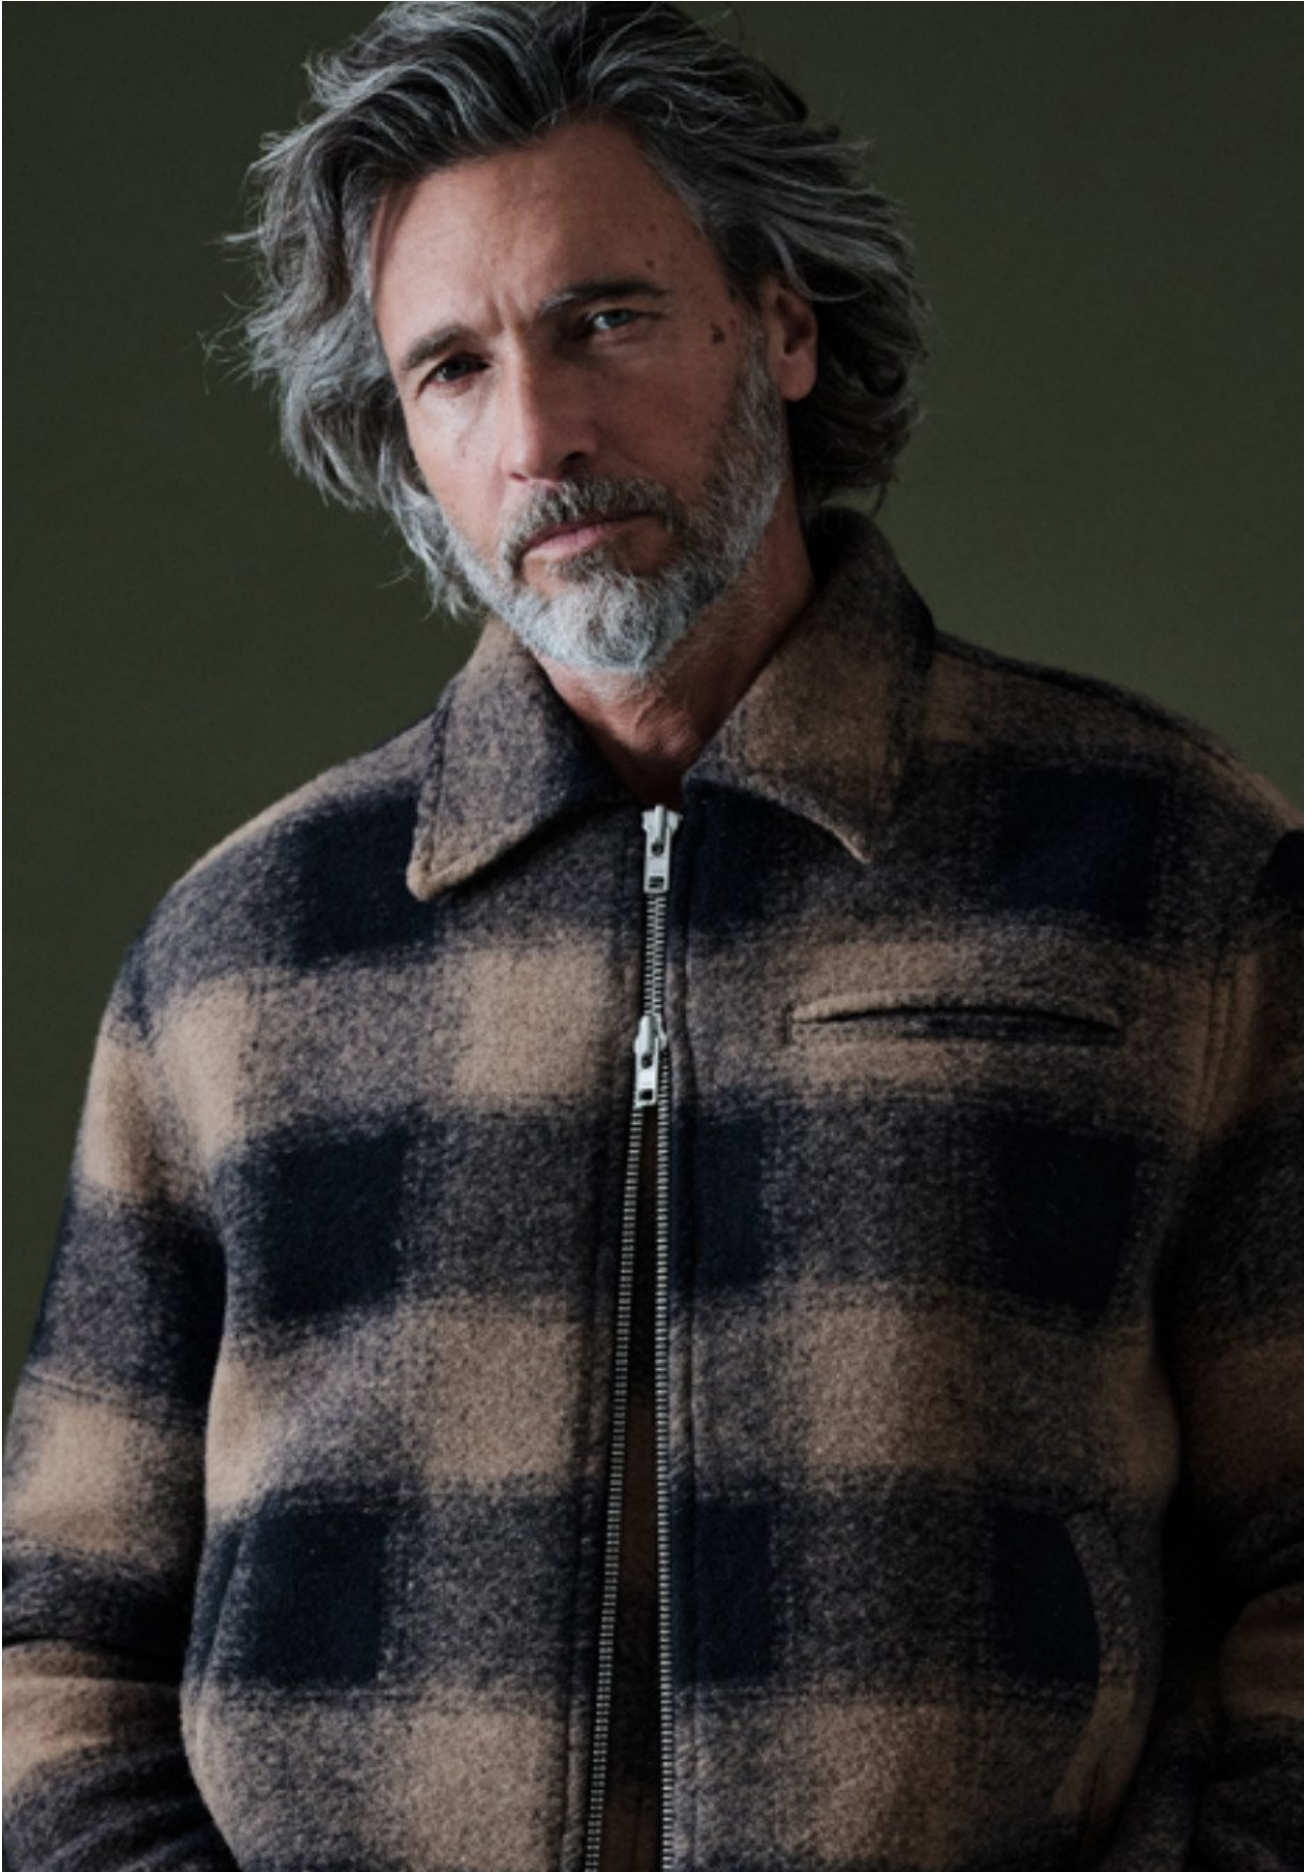

# GARY GREENWOOD

HEIGHT 186 | CHEST 99 | WAIST 81 | HAIR SALT & PEPPER | EYES GREEN | SHOES 44 | SUIT 50

kult  
L O N D O N