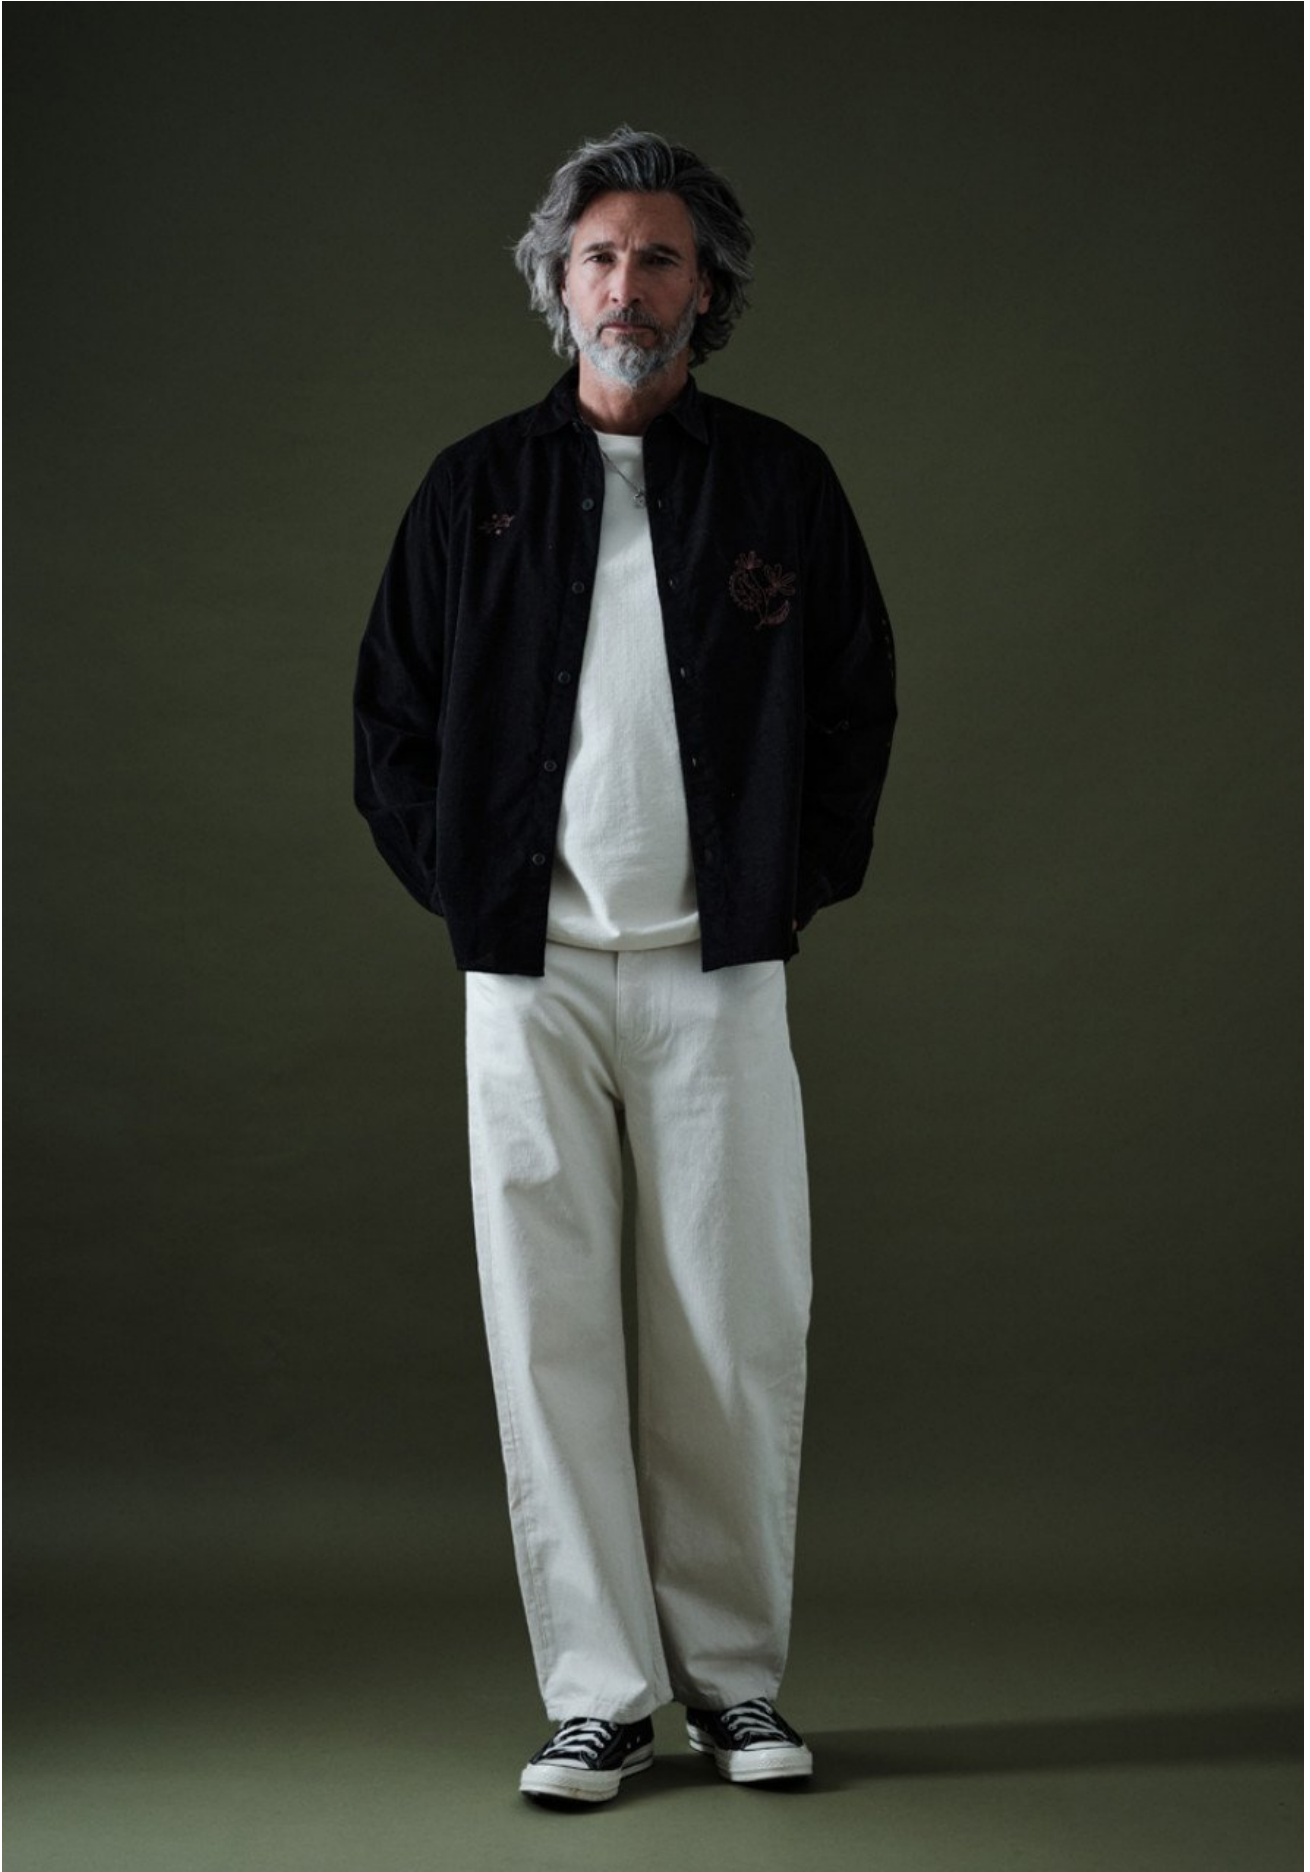

GARY GREENWOOD

HEIGHT 186 | CHEST 99 | WAIST 81 | HAIR SALT & PEPPER | EYES GREEN | SHOES 44 | SUIT 50

kult
L O N D O N