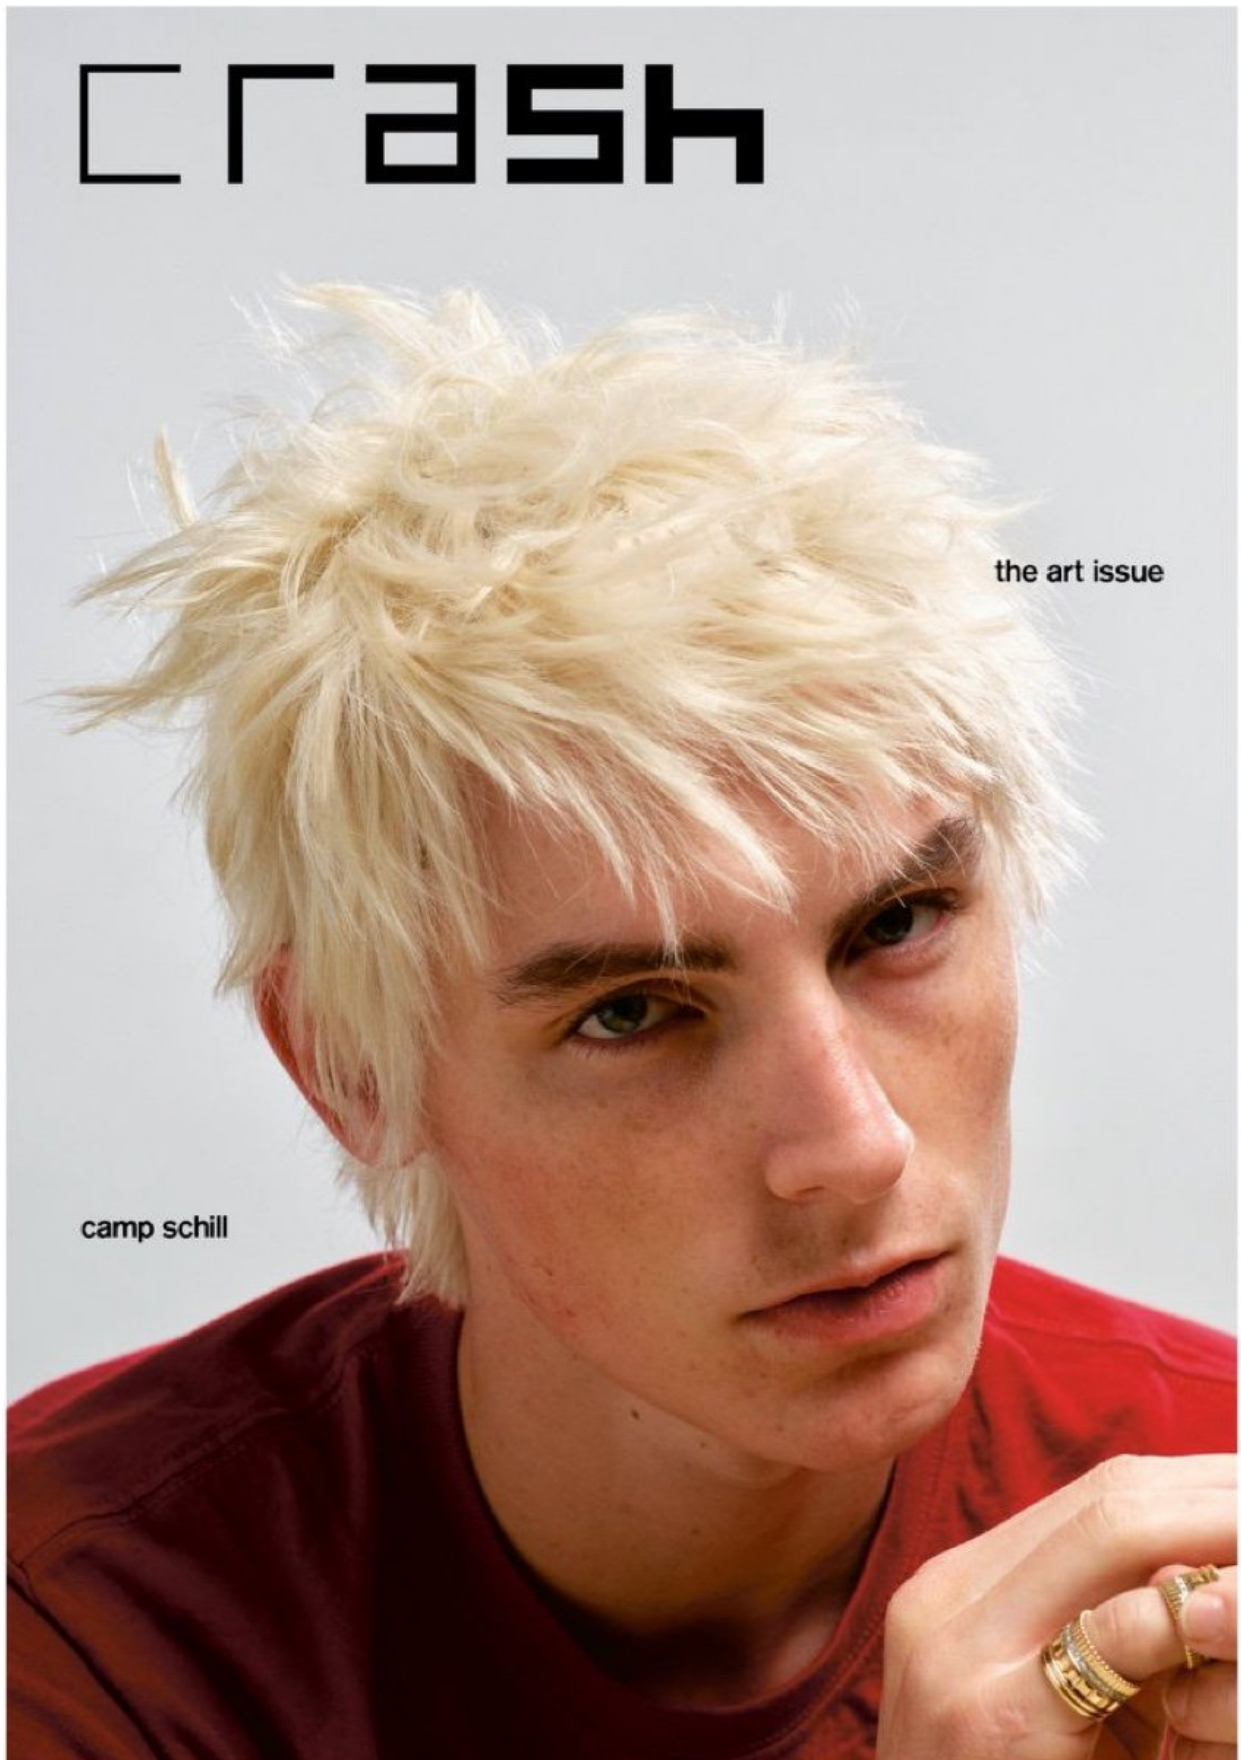

# CAMP SCHILL

HEIGHT 188 | CHEST 84 | WAIST 71 | HIPS 86 | HAIR BLOND | EYES BLUE-GREY | SHOES 45

kult  
L O N D O N

CAMP SCHILL

CRASH

the art issue

camp schill

HEIGHT 188 | CHEST 84 | WAIST 71 | HIPS 86 | HAIR BLOND | EYES BLUE-GREY | SHOES 45